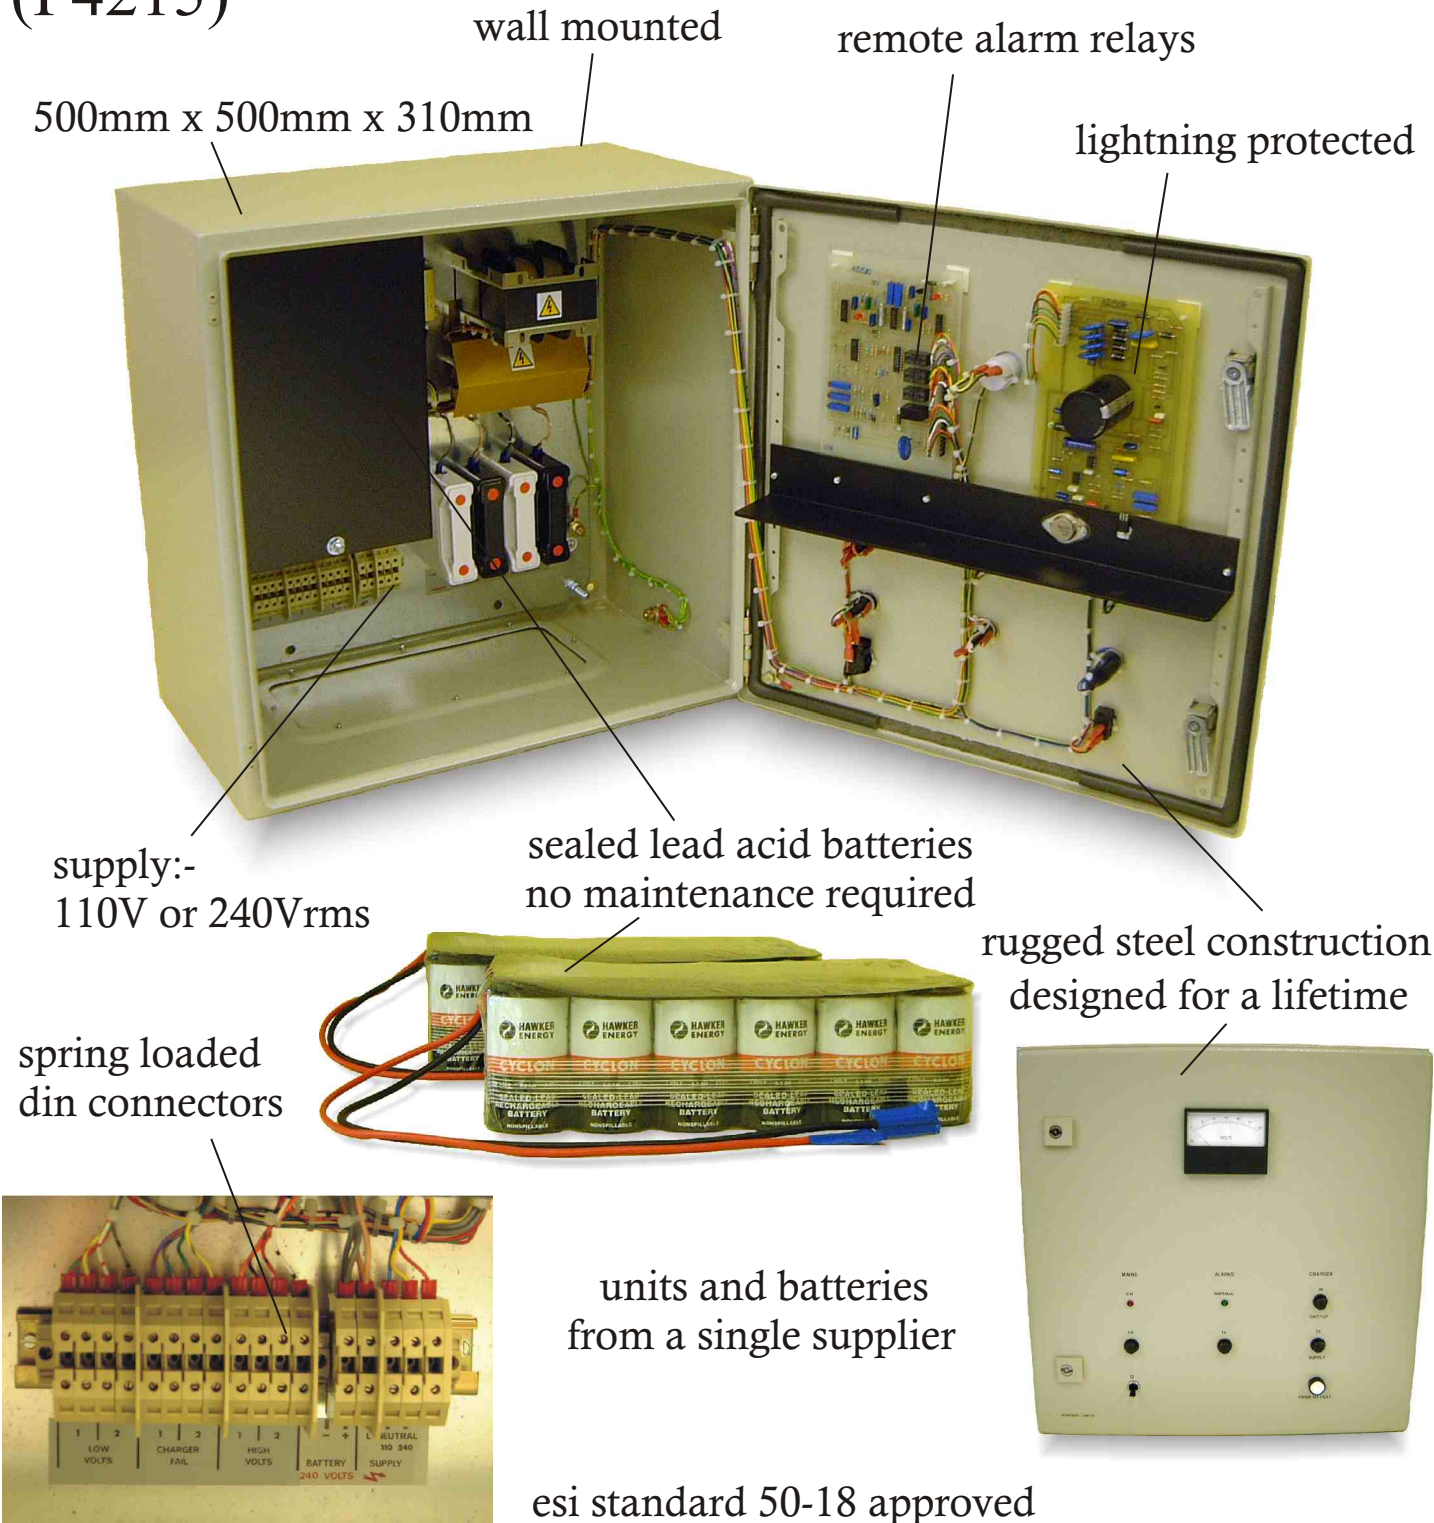

48V Switch Tripping Unit Type B (P4215)

SLENCREST LIMITED

Broad Oak House Pheasant Lane Maidstone Kent ME15 9QR
Tel: 01622 741122 Fax: 01622 747722 e-mail sales@slencrest.com